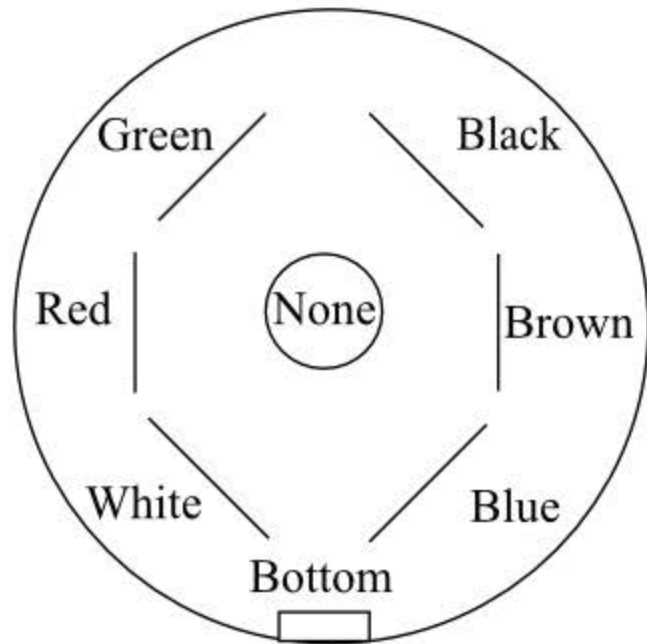

# PEAKA TOURING

Trailer Wiring Diagram

**7 Way Plug  
Wire Diagram  
Trailer Side**

**7 Way Plug  
Wire Diagram  
Bus Side**

Plug Label	Function	Wire Color
White	Ground	White
Blue	Brakes	Blue
Brown	Right Turn	Green
Black	Hot	Red
Green	Markers	Brown
Red	Left Turn	Yellow

Plug Label	Function	Wire Color
White	Ground	White
Red	Left Turn	Yellow
Green	Markers	Brown
Black	Hot	Red
Brown	Right Turn	Green
Blue	Brakes	Blue