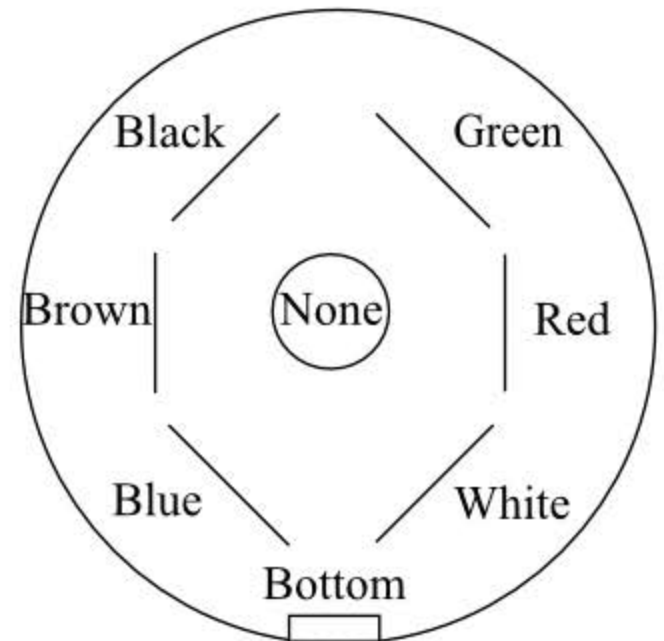

# PEAKA TOURING

Trailer Wiring Diagram

**7 Way Plug  
Wire Diagram  
Trailer Side**

**7 Way Plug  
Wire Diagram  
Bus Side**

Plug Label	Function	Wire Color
White	Ground	White
Blue	Brakes	Blue
Brown	Right Turn	Green
Black	Hot	Red
Green	Markers	Brown
Red	Left Turn	Yellow

Plug Label	Function	Wire Color
White	Ground	White
Red	Left Turn	Yellow
Green	Markers	Brown
Black	Hot	Red
Brown	Right Turn	Green
Blue	Brakes	Blue